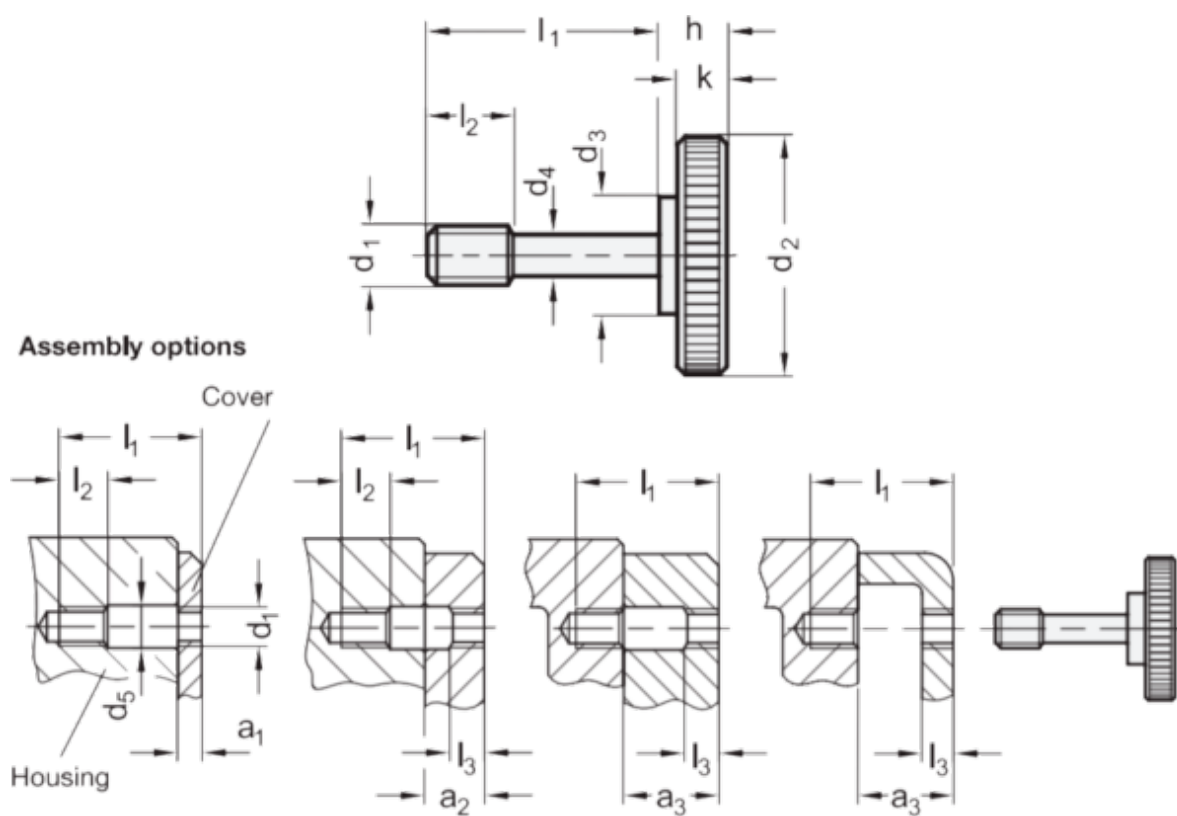

Article number: 206532M842ST
Description: E+G knurled screw
GN 653.2-M8-42-ST

Measures

$d_1 = M8$
 $d_2 = 30$
 $d_3 = 16$
 $d_4 = 6.5$
 $h = 9$
 $k = 6$
 $l_1 = 42$